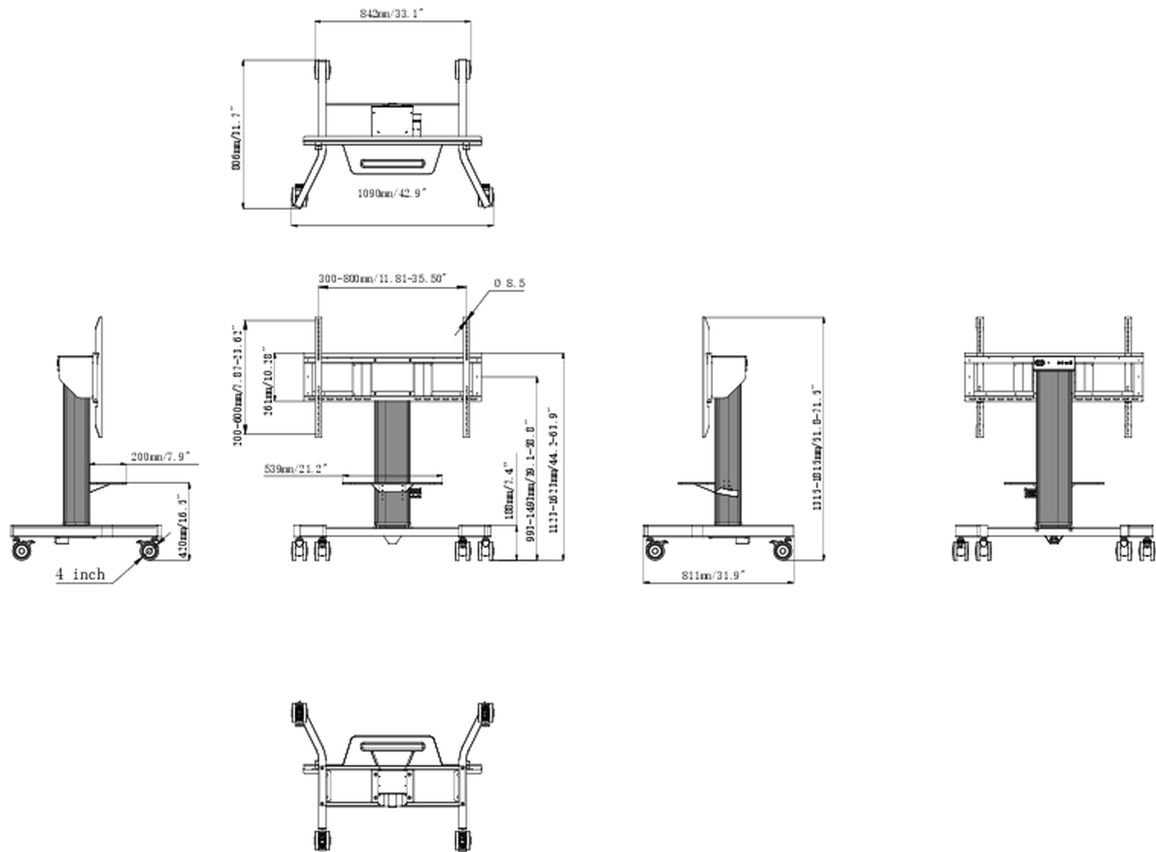

Single column electric floor lift on wheels with easy mount brackets

An anti-collision, motorized trolley for touch screens up to VESA 800x600mm. This product is unique because of its screen size and easy mount with "pull & release" brackets. This mobile stand with electrical height adjustment provides and silent height adjustment.

The 4-inch muting castor omni directional wheels make it easy and save to move the car around. The integrated screen bracket containing most VESA patterns, making it suitable for almost every display. Max supported display size is 86", max weight is 100kg.

01 TECHNICAL SPECIFICATION

Height adjustment	500mm, Centre of the screen is 991 - 1491mm
Max weight capacity	100kg / monitor
VESA maximum	800 x 600mm

02 DIMENSIONS / WEIGHT

Product dimensions W x H x D 1090 x 1815 x 806mm

Box dimensions W x H x D 1100 x 270 x 620mm

Weight (without box) 41.8kg

Weight (with box) 45.7kg

EAN code 5700002169051